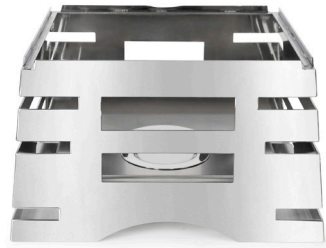

REVO

COLLECTION

EASTERN
TABLETOP

From Grill to Chill

IT'S THE ALL-IN-ONE REVO COLLECTION

ONE BASE, ENDLESS POSSIBILITIES.

THE REVO-LUTIONARY BUFFET SOLUTION: Revolving Around Your Needs

POLISHED STAINLESS STEEL STANDS

*All stands are also available in brushed stainless steel.

TAPERED TALL SQUARE STAND
#32274

Top: 15 1/8" L x 14 1/8" W Bottom: 16 5/8" L x 15 5/8" W
Height: 10"

TAPERED SHORT SQUARE STAND
#32273

Top: 15 1/8" x 14 1/8" Bottom: 16 5/8" x 15 5/8"
Height: 7" H

TAPERED TALL ROUND STAND
#32278

Top: 16 3/4" D Bottom: 18 3/4" D
Height: 10" H

TAPERED SHORT ROUND STAND
#32279

Top: 16 3/4" D Bottom: 18 3/4" D
Height: 7" H

TAPERED TALL RECTANGLE STAND
#32275

Top: 22" x 14 1/8" Bottom: 23 7/8" x 16"
Height: 10" H

TAPERED SHORT RECTANGLE STAND
#32276

Top: 22" x 14 1/8" Bottom: 23 7/8" x 16"
Height: 7" H

XYLO COLOR STANDS

TAPERED TALL SQUARE STAND COPPER
#32274CP

TAPERED SHORT SQUARE STAND COPPER
#32273CP

COPPER

TAPERED TALL ROUND STAND BRONZE
#32278RZ