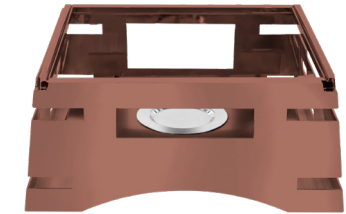

*All stands are also available in brushed stainless steel.

TAPERED TALL SQUARE STAND
#32274

Top: 15 1/8" L x 14 1/8" W Bottom: 16 5/8" L x 15 5/8" W
Height: 10"

TAPERED SHORT SQUARE STAND
#32273

Top: 15 1/8" x 14 1/8" Bottom: 16 5/8" x 15 5/8"
Height: 7" H

TAPERED TALL ROUND STAND
#32278

Top: 16 3/4" D Bottom: 18 3/4" D
Height: 10" H

TAPERED SHORT ROUND STAND
#32279

Top: 16 3/4" D Bottom: 18 3/4" D
Height: 7" H

TAPERED TALL RECTANGLE STAND
#32275

Top: 22" x 14 1/8" Bottom: 23 7/8" x 16"
Height: 10" H

TAPERED SHORT RECTANGLE STAND
#32276

Top: 22" x 14 1/8" Bottom: 23 7/8" x 16"
Height: 7" H

XYLO COLOR STANDS

TAPERED TALL SQUARE STAND COPPER
#32274CP

TAPERED SHORT SQUARE STAND COPPER
#32273CP

COPPER

TAPERED TALL ROUND STAND BRONZE
#32278RZ