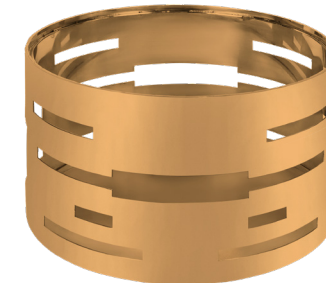

*All stands are also available in brushed stainless steel.

TAPERED TALL SQUARE STAND
#32274

Top: 15 1/8" L x 14 1/8" W Bottom: 16 5/8" L x 15 5/8" W
Height: 10"

TAPERED SHORT SQUARE STAND
#32273

Top: 15 1/8" x 14 1/8" Bottom: 16 5/8" x 15 5/8"
Height: 7" H

TAPERED TALL ROUND STAND
#32278

Top: 16 3/4" D Bottom: 18 3/4" D
Height: 10" H

TAPERED SHORT ROUND STAND
#32279

Top: 16 3/4" D Bottom: 18 3/4" D
Height: 7" H

TAPERED TALL RECTANGLE STAND
#32275

Top: 22" x 14 1/8" Bottom: 23 7/8" x 16"
Height: 10" H

TAPERED SHORT RECTANGLE STAND
#32276

Top: 22" x 14 1/8" Bottom: 23 7/8" x 16"
Height: 7" H

XYLO COLOR STANDS

TAPERED TALL SQUARE STAND COPPER
#32274CP

TAPERED SHORT SQUARE STAND COPPER
#32273CP

COPPER

TAPERED TALL ROUND STAND BRONZE
#32278RZ

TAPERED SHORT ROUND STAND BRONZE
#32279RZ

BRONZE

TAPERED TALL RECTANGLE STAND BLACK
#32275MB

TAPERED SHORT RECTANGLE STAND BLACK
#32276MB

BLACK

From Stainless Steel...

To Sophisticated XYLO Colors

SQUARE STAND | POLISHED STAINLESS STEEL