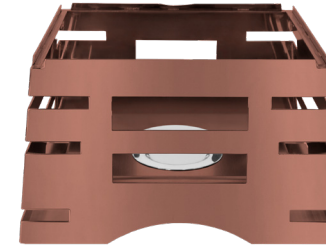

*All stands are also available in brushed stainless steel.

TAPERED TALL SQUARE STAND
#32274

Top: 15 1/8" L x 14 1/8" W Bottom: 16 5/8" L x 15 5/8" W
Height: 10"

TAPERED SHORT SQUARE STAND
#32273

Top: 15 1/8" x 14 1/8" Bottom: 16 5/8" x 15 5/8"
Height: 7" H

TAPERED TALL ROUND STAND
#32278

Top: 16 3/4" D Bottom: 18 3/4" D
Height: 10" H

TAPERED SHORT ROUND STAND
#32279

Top: 16 3/4" D Bottom: 18 3/4" D
Height: 7" H

TAPERED TALL RECTANGLE STAND
#32275

Top: 22" x 14 1/8" Bottom: 23 7/8" x 16"
Height: 10" H

TAPERED SHORT RECTANGLE STAND
#32276

Top: 22" x 14 1/8" Bottom: 23 7/8" x 16"
Height: 7" H

XYLO COLOR STANDS

TAPERED TALL SQUARE STAND COPPER
#32274CP

TAPERED SHORT SQUARE STAND COPPER
#32273CP

COPPER

TAPERED TALL ROUND STAND BRONZE
#32278RZ

TAPERED SHORT ROUND STAND BRONZE
#32279RZ

BRONZE

TAPERED TALL RECTANGLE STAND BLACK
#32275MB

TAPERED SHORT RECTANGLE STAND BLACK
#32276MB

BLACK

From Stainless Steel...

To Sophisticated XYLO Colors

SQUARE STAND | POLISHED STAINLESS STEEL