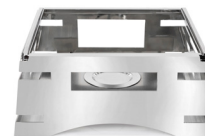

4-STAR SQUARE CHAFER | 6qt
#3914

SQUARE INDUCTION
#3229IND
13 3/4 X 13 7/8

SQUARE GRILL
#32273GT
13 3/4 X 13 7/8

SQUARE GRIDDLE
#32273AT
13 3/4 X 13 7/8

SQUARE BUTCHER BLOCK
#32273W

Mix, Match & Reimagine

Revo's Versatile Collections For Limitless Setups