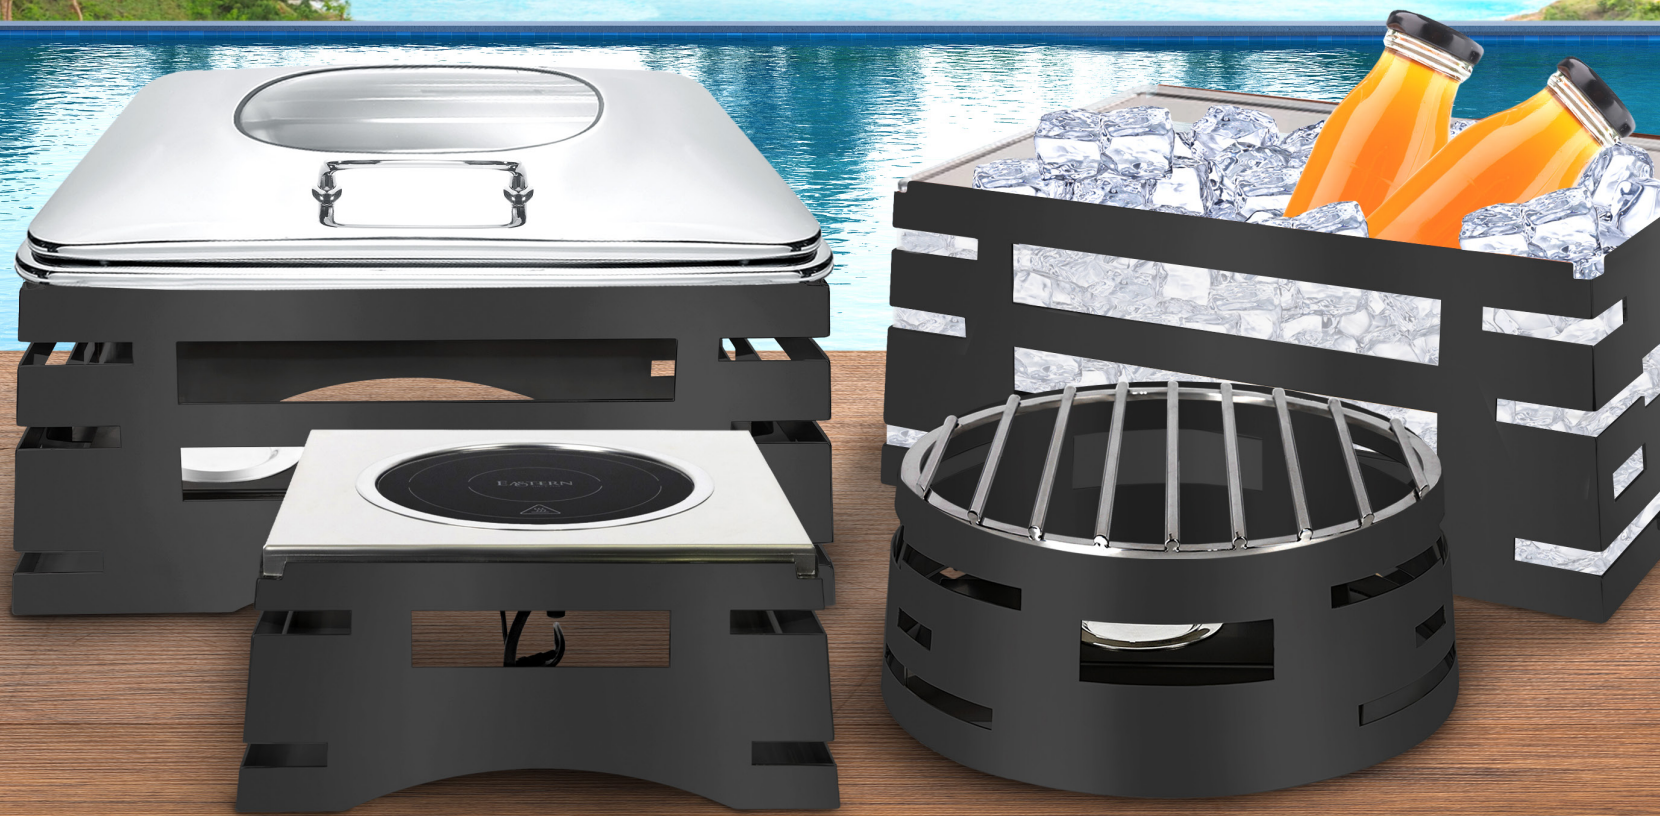

REVO

COLLECTION

EASTERN
TABLETOP

From Grill to Chill

IT'S THE ALL-IN-ONE REVO COLLECTION

ONE BASE, ENDLESS POSSIBILITIES.

THE REVO-LUTIONARY BUFFET SOLUTION: Revolving Around Your Needs

POLISHED STAINLESS STEEL STANDS

*All stands are also available in brushed stainless steel.

TAPERED TALL SQUARE STAND
#32274

Top: 15 1/8" L x 14 1/8" W Bottom: 16 5/8" L x 15 5/8" W
Height: 10"

TAPERED SHORT SQUARE STAND
#32273

Top: 15 1/8" x 14 1/8" Bottom: 16 5/8" x 15 5/8"
Height: 7" H