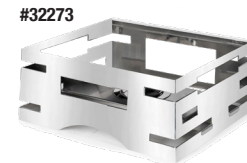

4-STAR SQUARE CHAFER | 6qt
#3914

SQUARE INDUCTION
#3229IND
13 3/4 X 13 7/8

SQUARE GRILL
#32273GT
13 3/4 X 13 7/8

SQUARE GRIDDLE
#32273AT
13 3/4 X 13 7/8

SQUARE BUTCHER BLOCK
#32273W

Mix, Match & Reimagine

Revo's Versatile Collections For Limitless Setups