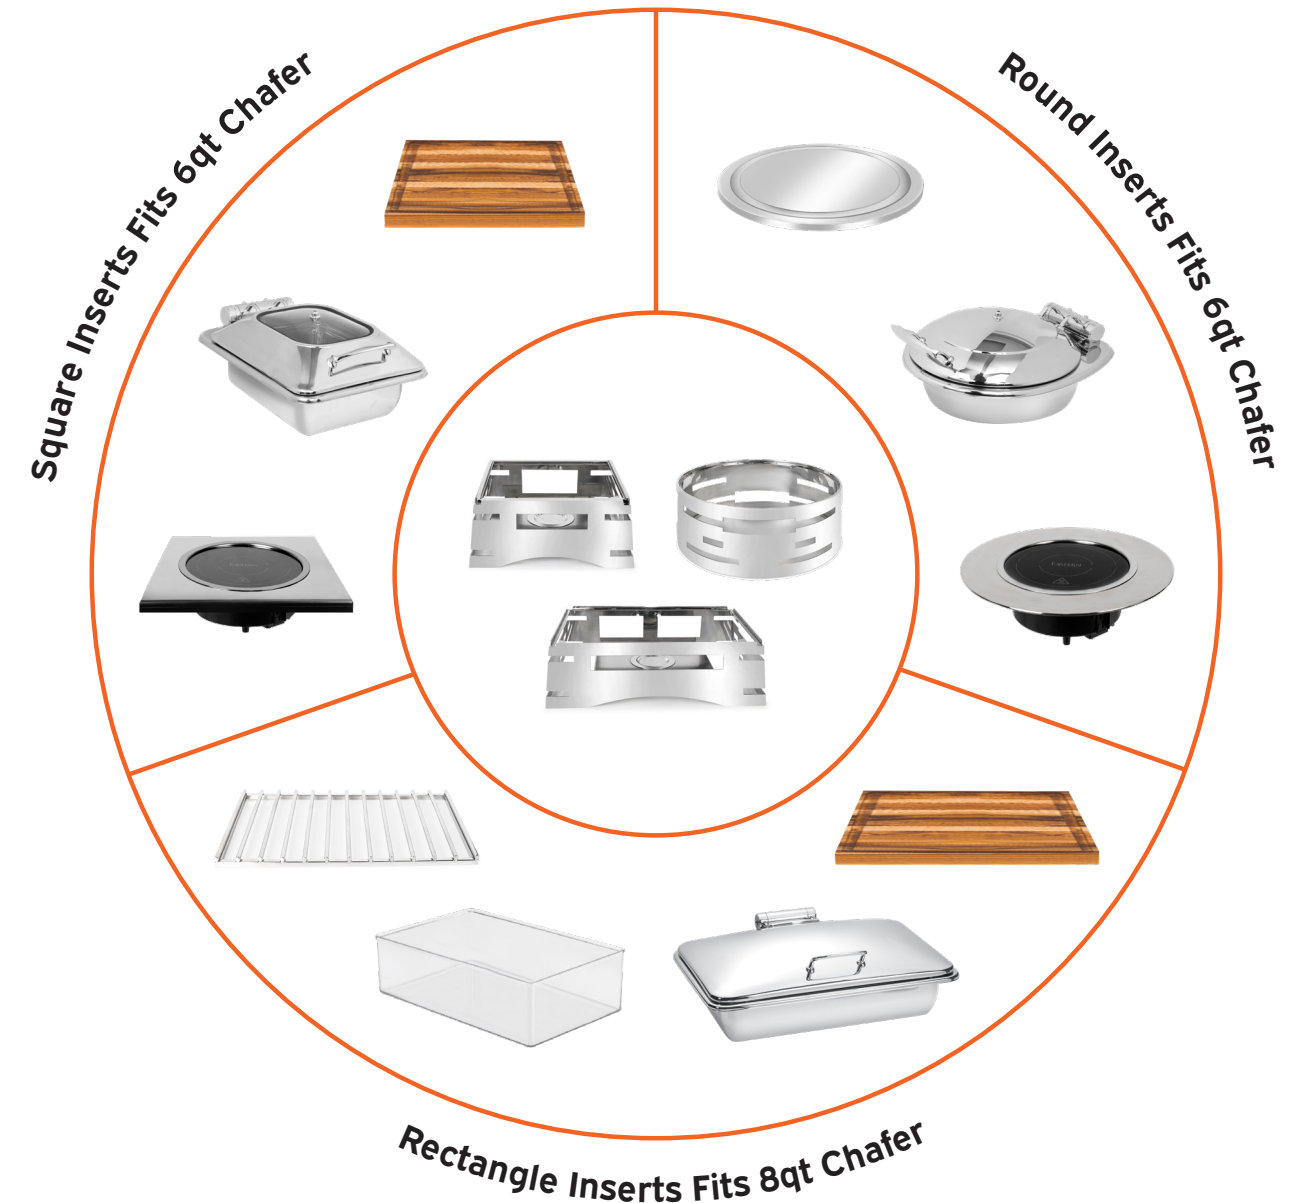

REVO

COLLECTION

EASTERN
TABLETOP

From Grill to Chill

IT'S THE ALL-IN-ONE REVO COLLECTION

ONE BASE, ENDLESS POSSIBILITIES.

THE REVO-LUTIONARY BUFFET SOLUTION: Revolving Around Your Needs

POLISHED STAINLESS STEEL STANDS

*All stands are also available in brushed stainless steel.

TAPERED TALL SQUARE STAND
#32274

Top: 15 1/8" L x 14 1/8" W Bottom: 16 5/8" L x 15 5/8" W
Height: 10"

TAPERED SHORT SQUARE STAND
#32273

Top: 15 1/8" x 14 1/8" Bottom: 16 5/8" x 15 5/8"
Height: 7" H

TAPERED TALL ROUND STAND
#32278

Top: 16 3/4" D Bottom: 18 3/4" D
Height: 10" H

TAPERED SHORT ROUND STAND
#32279

Top: 16 3/4" D Bottom: 18 3/4" D
Height: 7" H

TAPERED TALL RECTANGLE STAND
#32275

Top: 22" x 14 1/8" Bottom: 23 7/8" x 16"
Height: 10" H

TAPERED SHORT RECTANGLE STAND
#32276

Top: 22" x 14 1/8" Bottom: 23 7/8" x 16"
Height: 7" H

XYLO COLOR STANDS

TAPERED TALL SQUARE STAND COPPER
#32274CP

TAPERED SHORT SQUARE STAND COPPER
#32273CP

COPPER

TAPERED TALL ROUND STAND BRONZE
#32278RZ